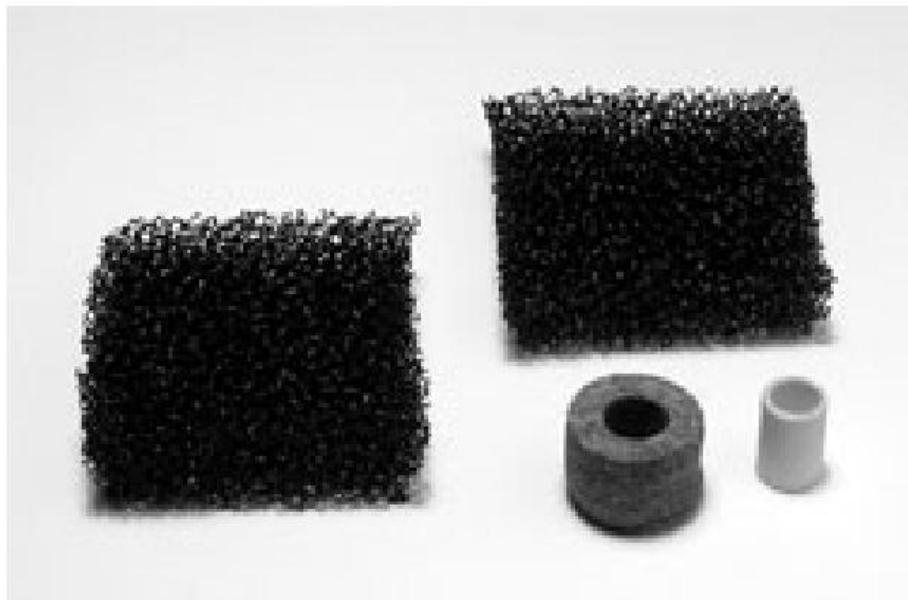

Maintenance kit 5,000 hours, for Compressor Mini **65 95 016**

- Including:
 - Dust filter
 - Cooler dust filter
 - Air inlet filter
 - Water separator filter

Maintenance kit 10,000 hours, for Compressor Mini **65 95 404**

- Including:
 - Dust filter
 - Cooler dust filter
 - Air inlet filter
 - Water separator filter
 - Shock absorber, 4 pcs
 - Overhaul kit